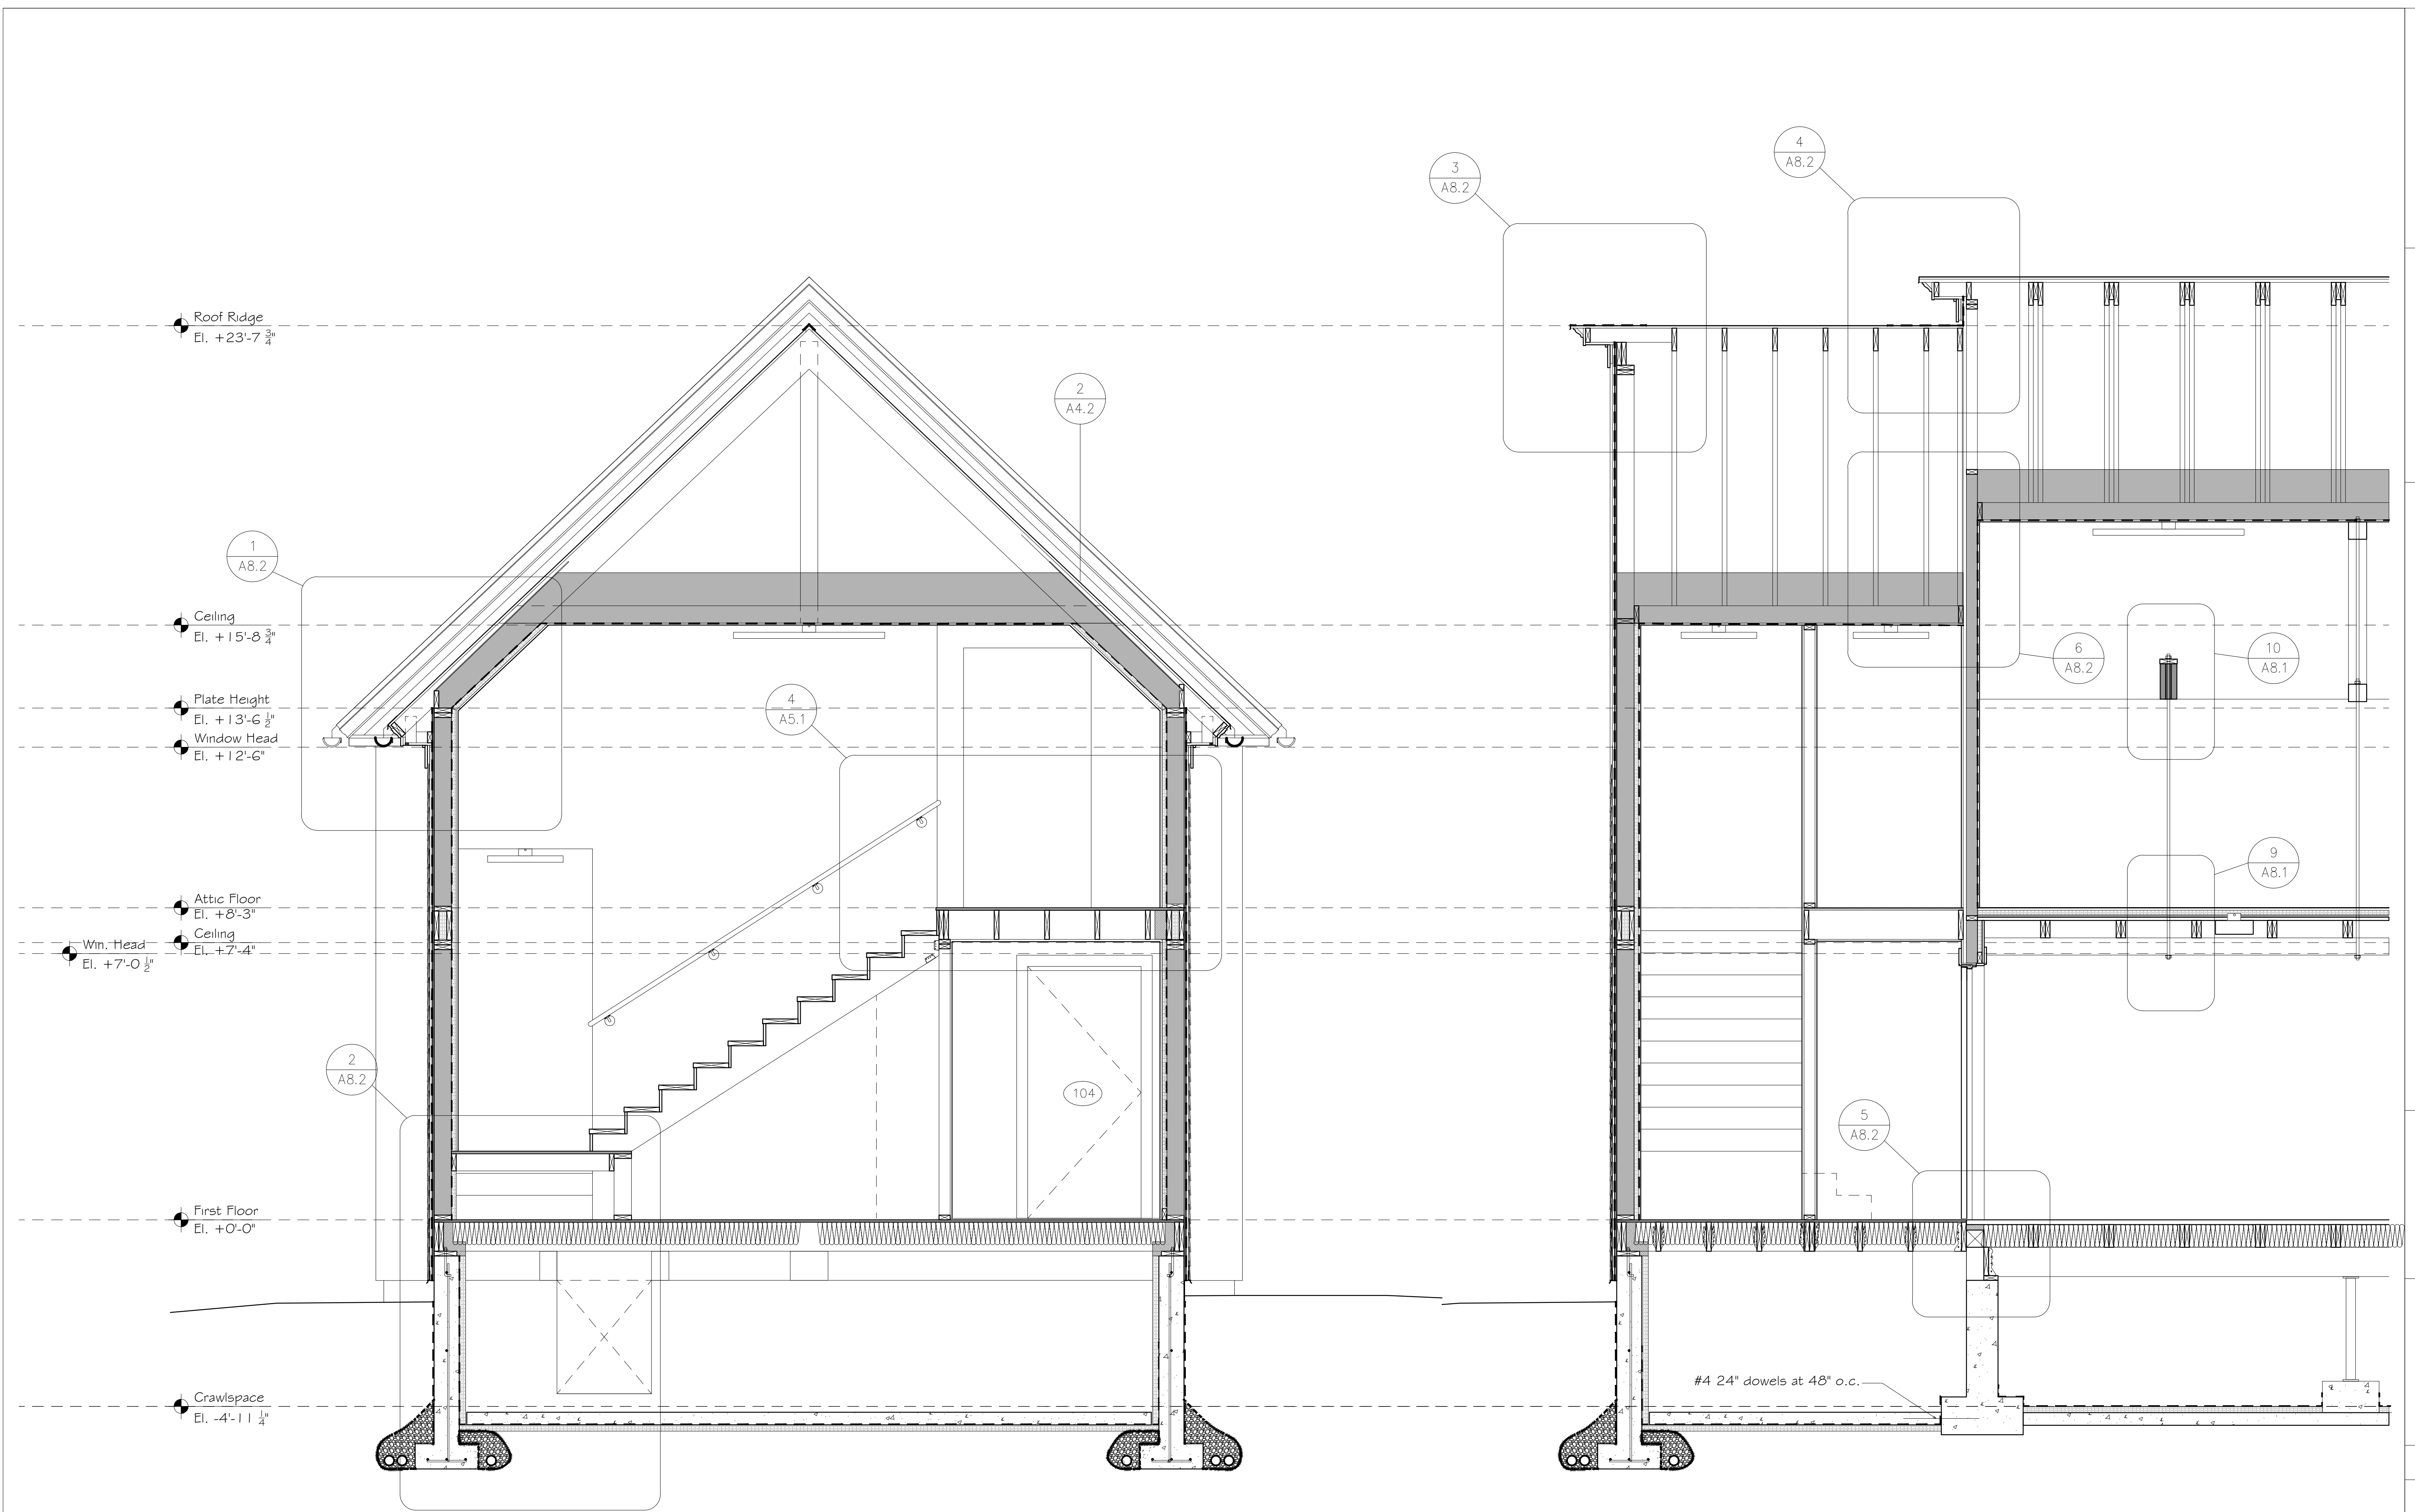

Island
Heritage Trust
420 Sunset Road
Deer Isle,
Maine

Stahnke +
Kitagawa Architects
20 Bakeman Road
Harborside, ME
207 326 8877

Building Section
Addition

SCALE:
1/2" = 1'-0"

12-2-23
DRAWN BY CHECKED BY

PROJECT NUMBER

DRAWING NUMBER

A4.2

1 Building Section
A4.2 1/2" = 1'-0"